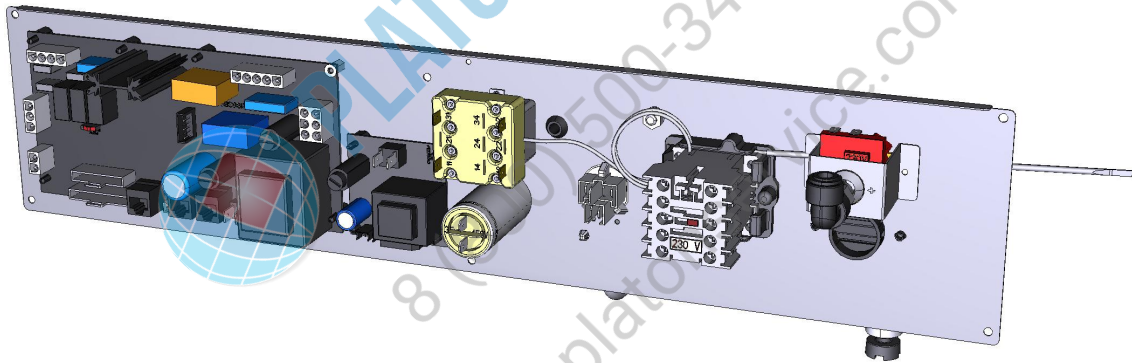

ASM2021D/0.D00 - Electrical system

FRONT