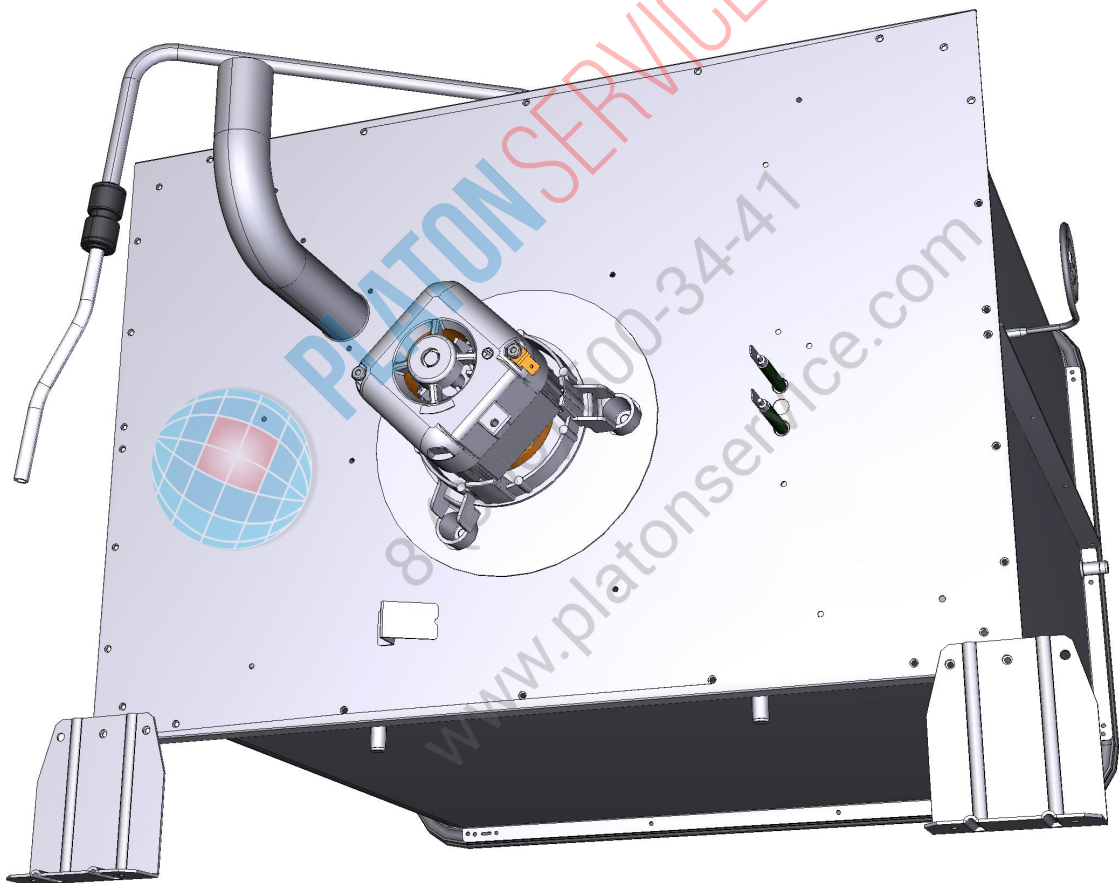

ASM2019C/0.D00 - Cooking chamber

REAR