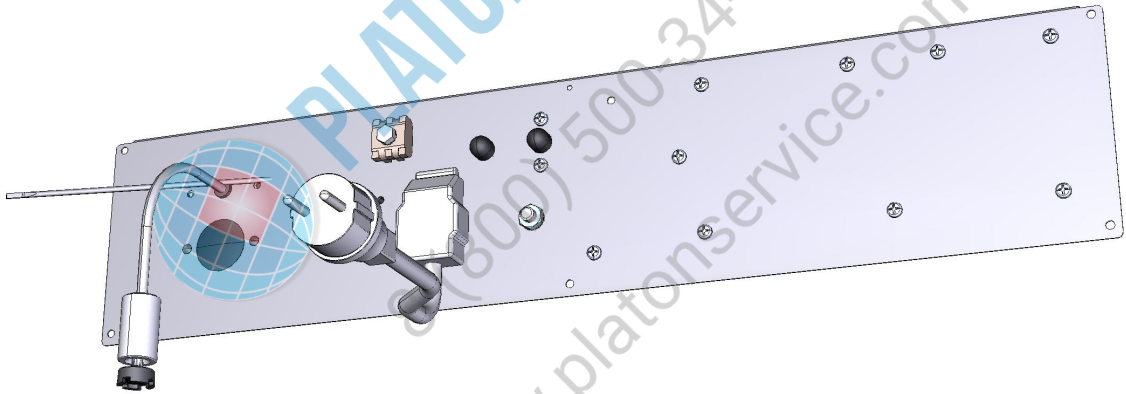

ASM2021D/0.D00 - Electrical system

REAR