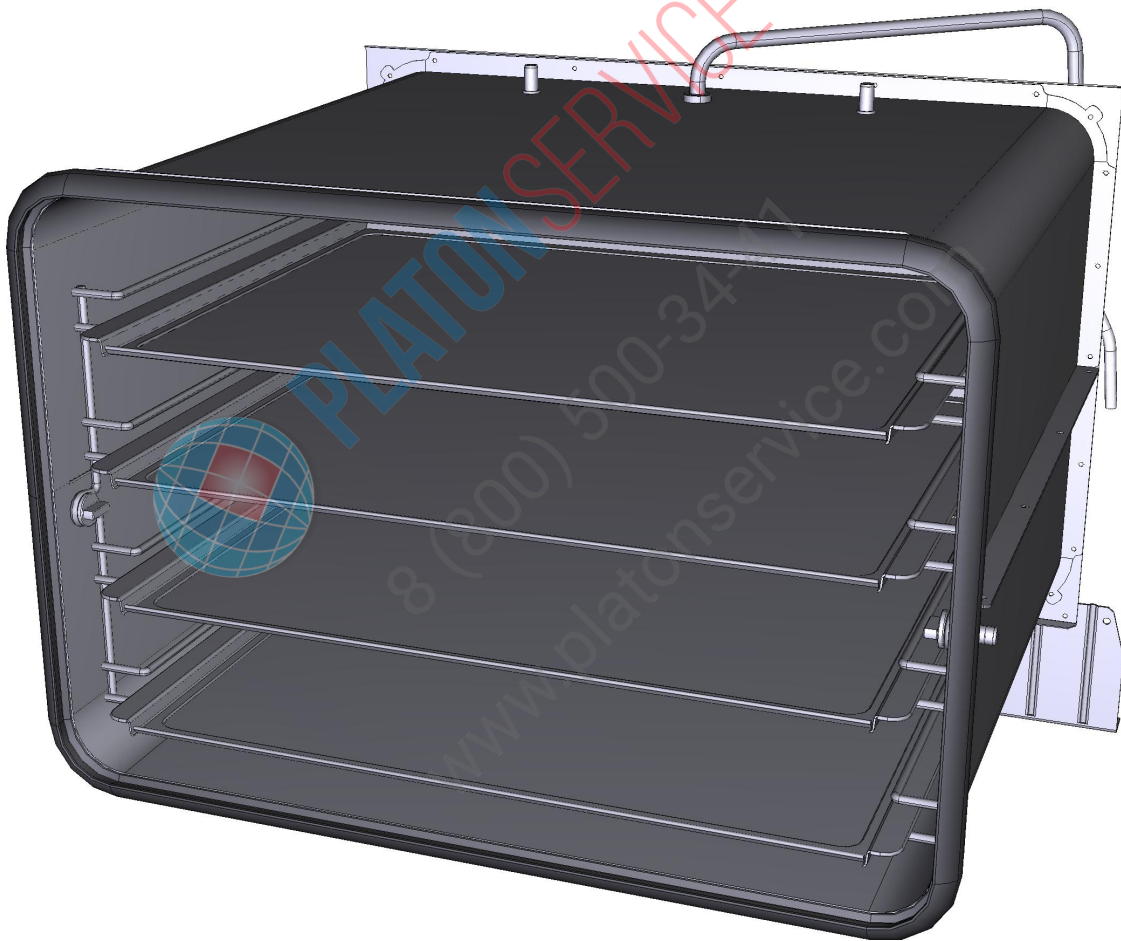

ASM2019C/0.D00 - Cooking chamber

FRONT